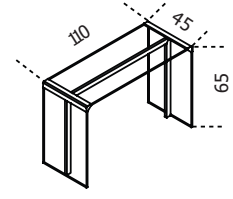

Dattilo

Finishings

Glass

Metal