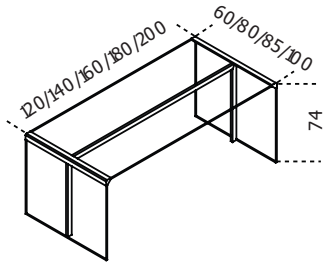

Gallotti&Radice

President Scrivania / Dattilo

1971

Desk and return in transparent, extralight or smoked "grigio Italia" tempered glass. Bright or satin stainless steel metal parts. Also available bright brass, satin brass or embossed white or black lacquered metal parts. Cable management option: OPTION 1_For cable management, a hole diam. cm 6 on the top with 10cm minimum distance from the edge, can be arranged upon request.

Cm (L x W x H)	Inches (L x W x H)
120 x 60 x 74	47 ¹ / ₄ x 23 ³ / ₄ x 29 ¹ / ₄
140 x 60 x 74	55 ¹ / ₄ x 23 ³ / ₄ x 29 ¹ / ₄
160 x 80 x 74	63 x 31 ¹ / ₂ x 29 ¹ / ₄
180 x 85 x 74	71 x 33 ¹ / ₂ x 29 ¹ / ₄
200 x 100 x 74	78 ³ / ₄ x 39 ¹ / ₂ x 29 ¹ / ₄
President Dattilo	President Dattilo
110 x 45 x 65	43 ¹ / ₂ x 17 ³ / ₄ x 25 ³ / ₄